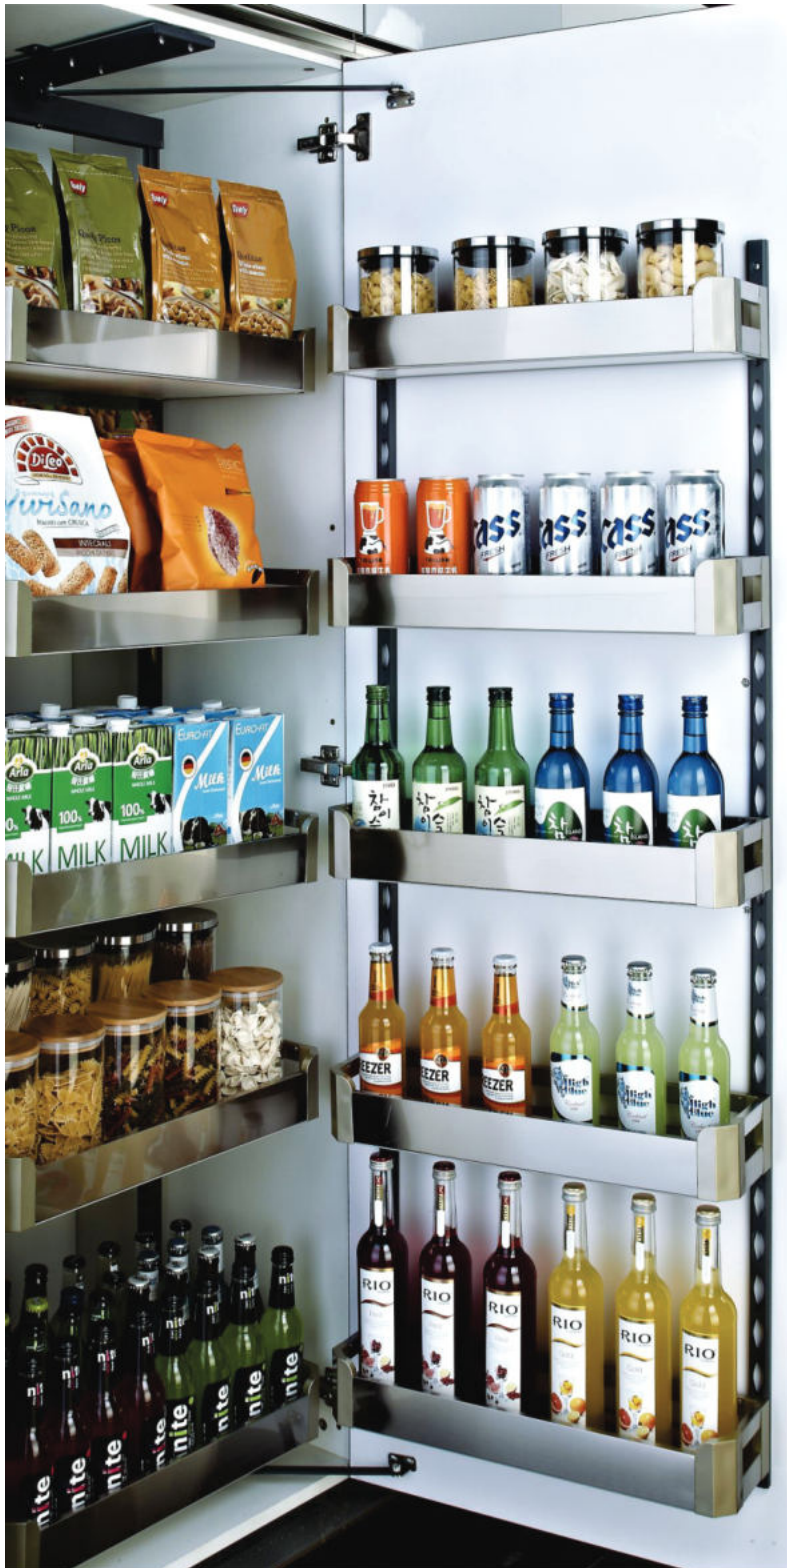

VENTO PANTRY (SATIN)

PREMIUM SERIES

- Single Pull Out Unit With 6 Baskets on the Door and 6 Baskets Inside
- Satin Basket
- 70Kgs. Carrying Capacity
- Heavy Duty Runners
- Soft Closing Mechanism