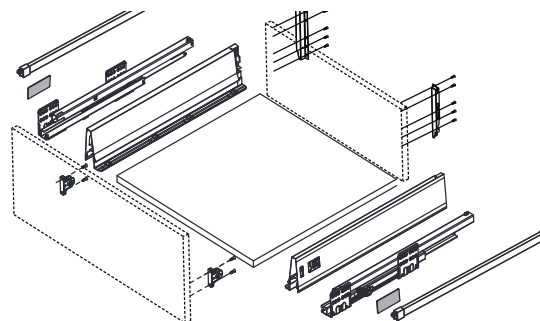

PREMIUM SERIES