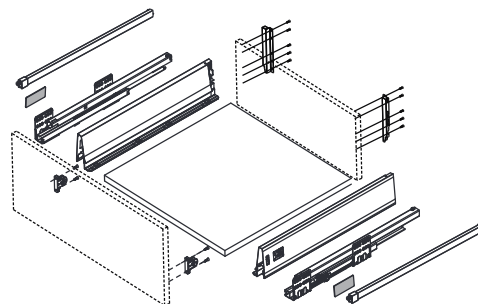

SS Clip on 3D Hinge

overlay	code	₹
Full	CP20	420
Half	CP21	430
Inset	CP22	440

PREMIUM SERIES

TANDEM BOX

PREMIUM SERIES

Double Wall drawer silky white / Gray Colour Screw-on

size	code	₹
80 x 470mm	CP31	2800

Double Wall Drawer Set Silky White/Gray Colour Screw-On (Single Railing)