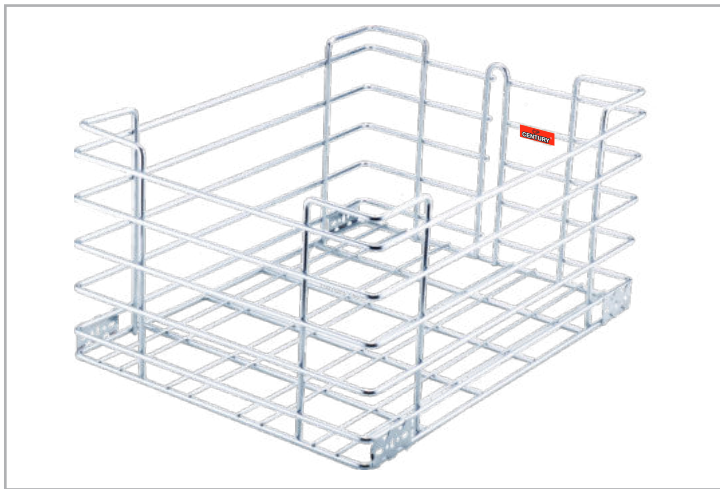

Grain Trolley

width	depth	code	height	₹
			10" Trolley	
15	16	UL109	2815	
15	18	UL110	2890	
15	20	UL111	2950	
17	16	UL112	3147	
17	18	UL113	3189	
17	20	UL114	3250	
19	20	UL115	3550	
21	18	UL116	3710	
21	20	UL117	3750	
24	20	UL118	4350	
27	20	UL119	4980	

Sizes in Inches