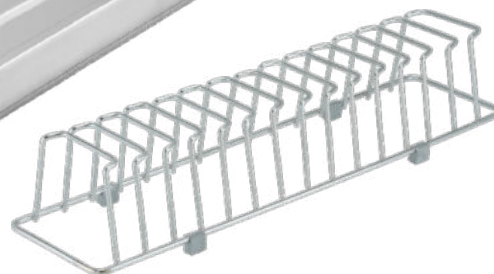

Sizes in Inches

Cutlery Basket

width	depth	code	height	₹
			4"	
15	20	VT35	4307	
17	20	VT36	4608	
19	20	VT37	4928	
21	20	VT38	5341	
24	20	VT39	5812	

Sizes in Inches

PREMIUM SERIES

VENTO MULTIPURPOSE BASKET

PREMIUM SERIES

Plain Basket

width	depth	height			₹		
		code	4"	code		6"	code
15	20	VT01	3522	VT06	4374	VT11	5148
17	20	VT02	3847	VT07	4721	VT12	5386
19	20	VT03	4057	VT08	5145	VT13	5815
21	20	VT04	4328	VT09	5386	VT14	6162
24	20	VT05	4827	VT10	5723	VT15	6872

Sizes in Inches

Partition Basket

width	depth	code	height	₹
			6"	
15	20	VT16	4936	
17	20	VT17	5548	
19	20	VT18	5924	
21	20	VT19	6169	

Sizes in Inches

Cup & Saucer Basket

width	depth	code	height	₹
			4"	
15	20	VT20	4873	
17	20	VT21	5232	
19	20	VT22	5848	
21	20	VT23	6224	
24	20	VT24	6740	

Sizes in Inches

PREMIUM SERIES

GRAIN TROLLEY & VENTO BOTTLE PULLOUT

PREMIUM SERIES

MECHANISM

Grain Trolley

width	depth	height		₹	
		10" Trolley	12" with Mechanism		
15	20	code VT45	6244	code VT50	11131
17	20	code VT46	6658	code VT51	12018
19	20	code VT47	7072	code VT52	12800
21	20	code VT48	7410	code VT53	13370
24	20	code VT49	7880	code VT54	15240