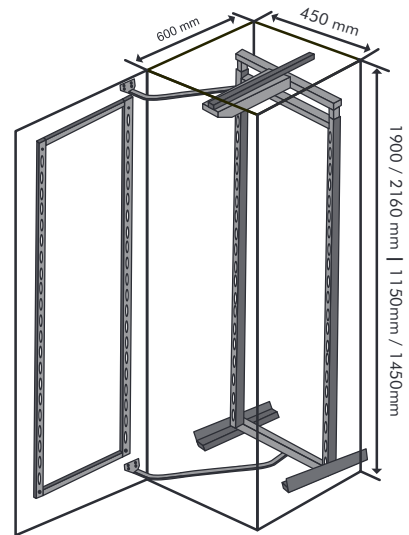

Cabinet	height	code	₹
450mm	1650-1950mm	CP181	27500
600mm	1650-1950mm	CP182	32500

Sizes in mm

VENTO PANTRY (SATIN)

PREMIUM SERIES

- Single Pull Out Unit With 6 Baskets on the Door and 6 Baskets Inside
- Satin Basket
- 70Kgs. Carrying Capacity
- Heavy Duty Runners
- Soft Closing Mechanism