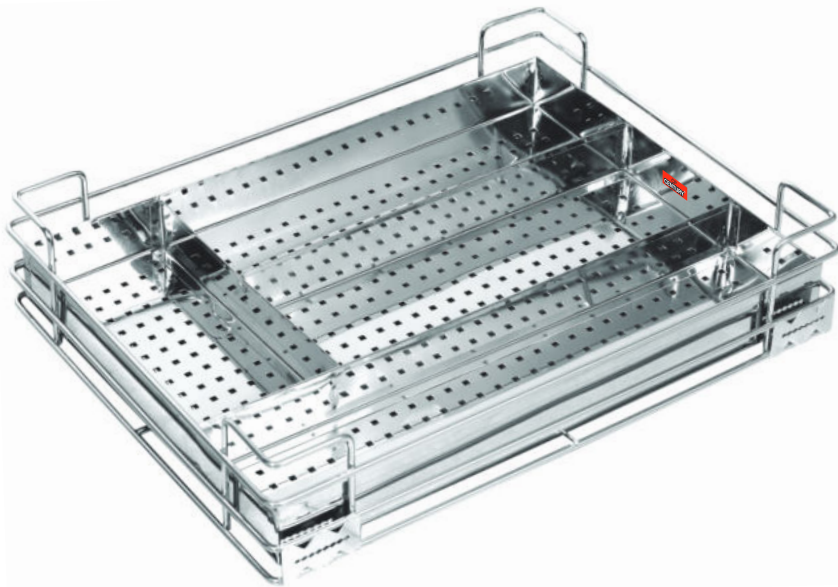

CUTLERY BASKET & GRAIN TROLLEY

PREMIUM WIRE SERIES

Box Cutlery

width	depth	code	height	₹
			4"	
15	20	PR41	3534	
17	20	PR42	3806	
19	20	PR43	4525	
21	20	PR44	4740	
24	20	PR45	5797	

Sizes in Inches

PREMIUM WIRE SERIES

Grain Trolley

width	depth	height		₹	
		10"	12"		
		code	Trolley	code	with Mechanism
15	20	PR46	3690	PR51	8650
17	20	PR47	4080	PR52	9240
19	20	PR48	4323	PR53	9730
21	20	PR49	4420	PR54	9880
24	20	PR50	4860	PR55	11710

Sizes in Inches