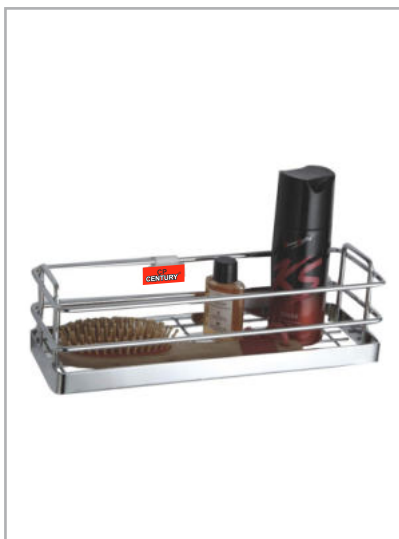

Right Rack

size	code	₹
12 inch	UL171	1250
18 inch	UL172	1630

Rolling Pin Holder

code	₹
UL173	1450

ACCESSORIES

ULTRA WIRE SERIES

Detergent Pullout

code	₹
UL174	2941