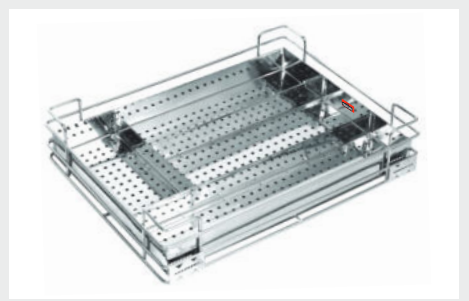

code	₹
UL178	1390

Cylinder Trolley

code	₹
UL179	1160

Wine Glass Holder (Single Line)

size	code	₹
12 inch	UL180	795
18 inch	UL181	820

Wine Glass Holder (Double Line)

size	code	₹
12 inch	UL182	1090
18 inch	UL183	1180