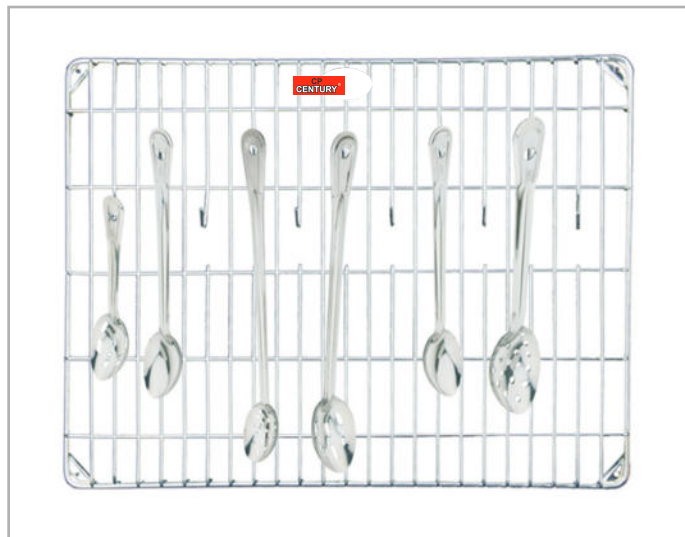

Ladle Cradle

code	₹
UL161	1150