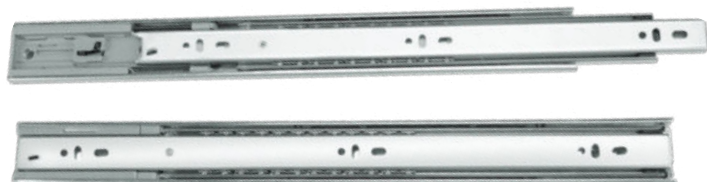

Soft Close

size	code	₹
10"	CP47	840
12"	CP48	880
14"	CP49	920
16"	CP50	960
18"	CP51	1000
20"	CP52	1040

Sizes in Inches