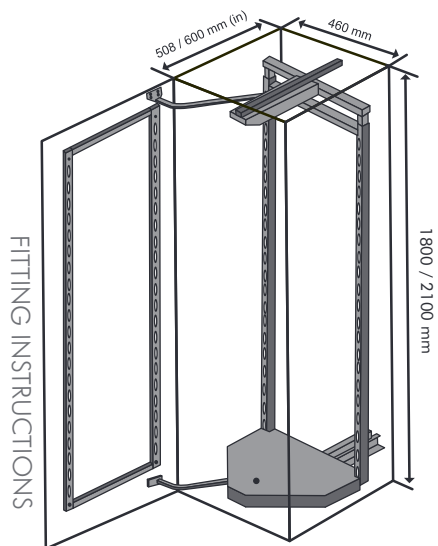

- Single Pull Out Unit with 6 Baskets on the Door and 6 Baskets Inside
- Anti Scratch Stainless Base
- 120 Kgs Carrying Capacity
- Heavy Duty Runners
- Soft Closing Mechanism